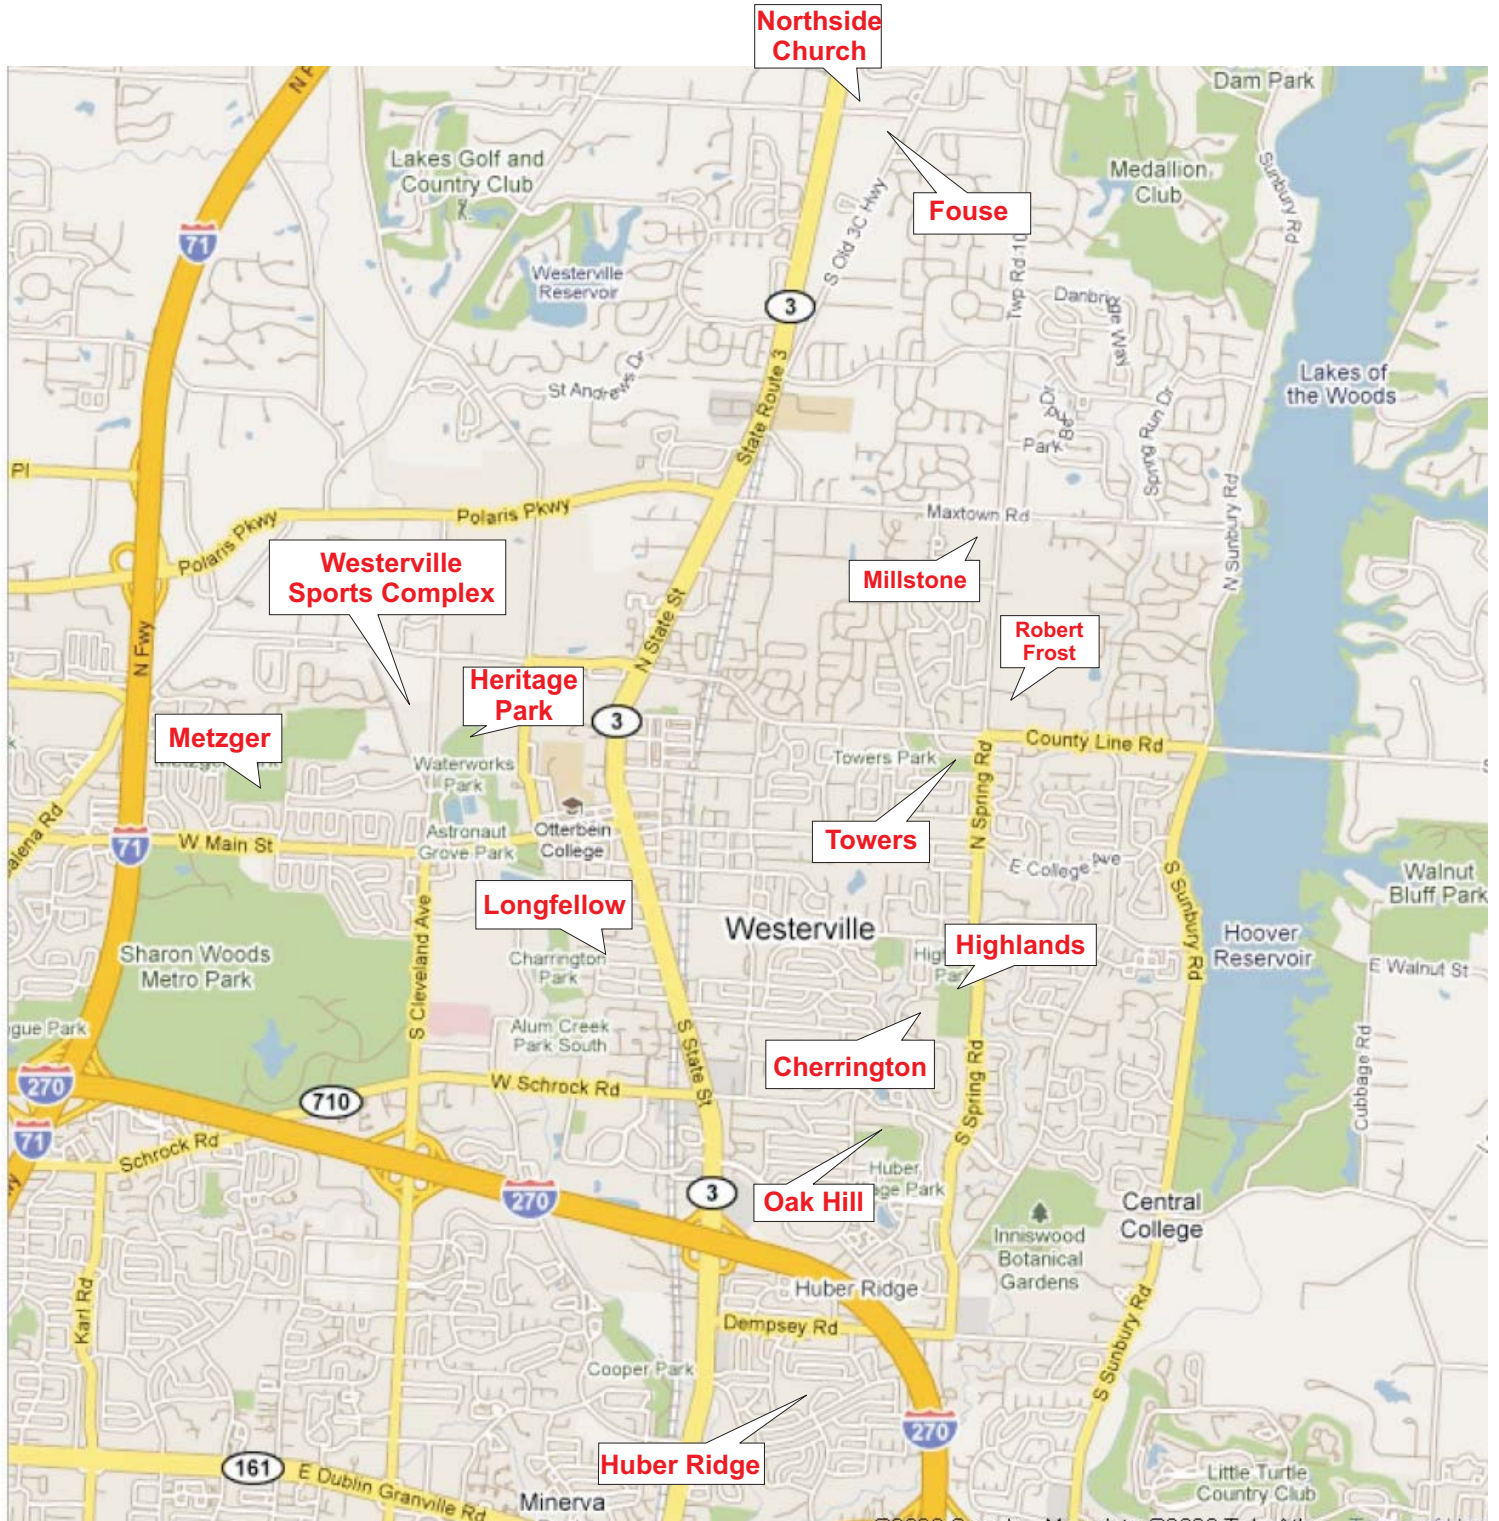

WASA Field Locations

Page 2 - Directions & Internet Search
Page 3 - Closeups & Field Numbers

Cherrington Elementary School

The school entrance is on the east end of Cherrington Ave. between Delaware Dr. and Mohican Way
Fields are located behind the school
Google or Mapquest:
522 Cherrington Rd. Westerville, OH 43081

Fouse Elementary School

Located at the intersection of Freeman Rd. and South Old 3C Highway
Google or Mapquest:
5800 S. Old 3C Highway Westerville, OH 43082

Heritage Park

Located east of Cleveland Ave... one traffic light south of the Westerville Recreation Center.
Can also be accessed from West Main St. just east of Cleveland Ave.
MapQuest: 190 N. Cleveland Ave. Westerville, OH 43081
Google: N Cleveland Ave and Hanawalt Rd Westerville, OH 43081

Longfellow Elementary School

Behind the school on Hiawatha Ave.
From State St. go west on Hiawatha Ave.
The school is on the right side of the street.
Google or Mapquest:
120 Hiawatha Ave. Westerville, OH 43081

Northside Christian Church

Located on Freeman Rd. east of State Rte. 3
Field is located behind the church
Google or Map Quest:
Northside Fellowship Presbyterian Church
6841 Freeman Rd. Westerville, OH 43082