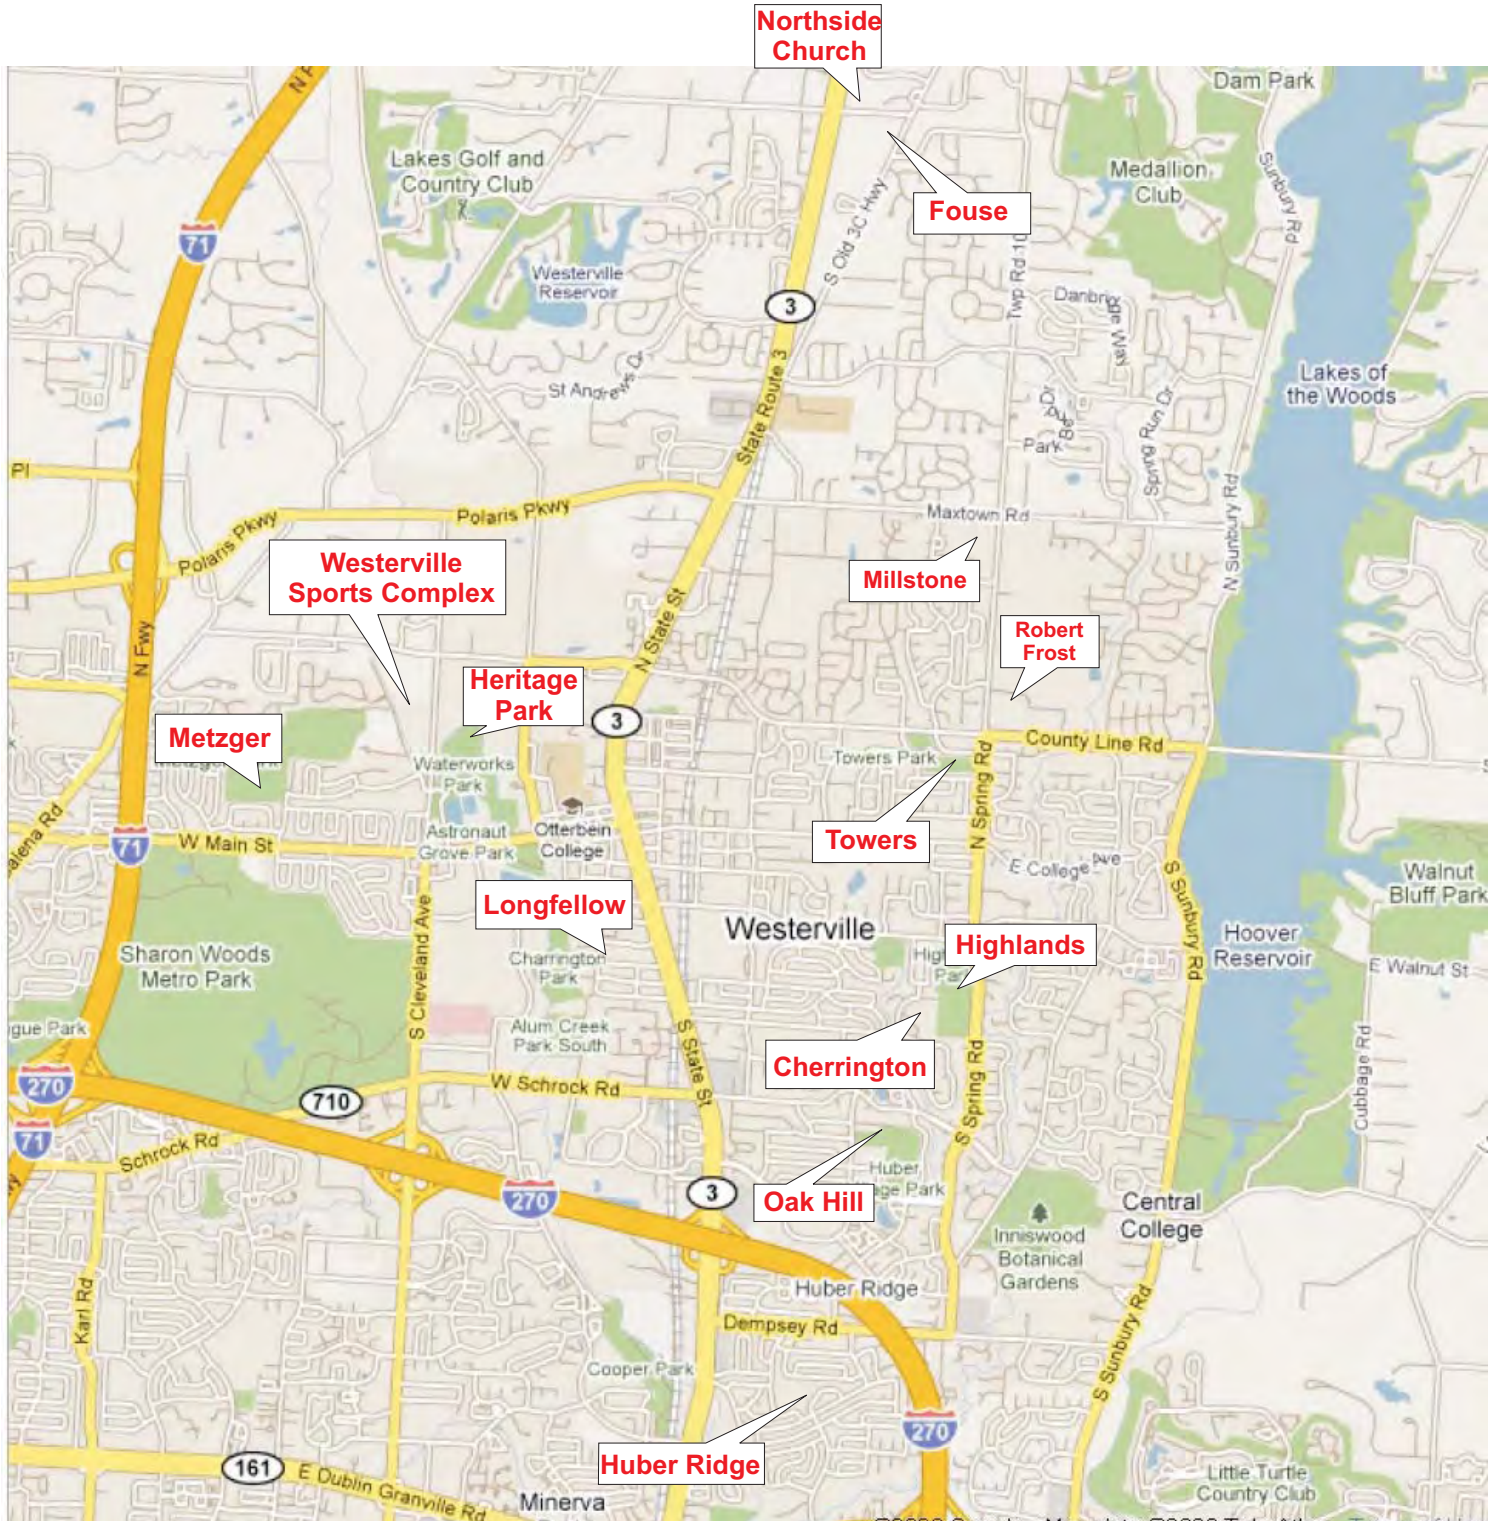

### **Cherrington Elementary School**

The school entrance is on the east end of Cherrington Ave. between Delaware Dr. and Mohican Way  
Fields are located behind the school  
Google or Mapquest:  
522 Cherrington Rd. Westerville, OH 43081

### **Fouse Elementary School**

Located at the intersection of Freeman Rd. and South Old 3C Highway  
Google or Mapquest:  
5800 S. Old 3C Highway Westerville, OH 43082

### **Heritage Park**

Located east of Cleveland Ave... one traffic light south of the Westerville Recreation Center.  
Can also be accessed from West Main St. just east of Cleveland Ave.  
MapQuest: 190 N. Cleveland Ave. Westerville, OH 43081  
Google: N Cleveland Ave and Hanawalt Rd Westerville, OH 43081

### **Longfellow Elementary School**

Behind the school on Hiawatha Ave.  
From State St. go west on Hiawatha Ave.  
The school is on the right side of the street.  
Google or Mapquest:  
120 Hiawatha Ave. Westerville, OH 43081